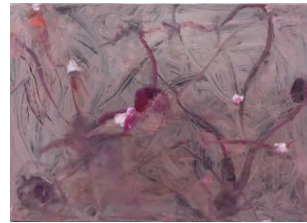

IKEDA GALLERY Tokyo: April 6 - July 6, 2019

Exhibition List

1.

BERND KOBERLING

“Erdträumer”, 2015

oil on canvas

50.5 x 70.5 cm

2.

BERND KOBERLING

“Eyrarrós-Klang 2”, 2016

oil on canvas

60.5 x 75.5 cm

3.

BERND KOBERLING

“Eyrarrós-Klang 7”, 2016

oil on canvas